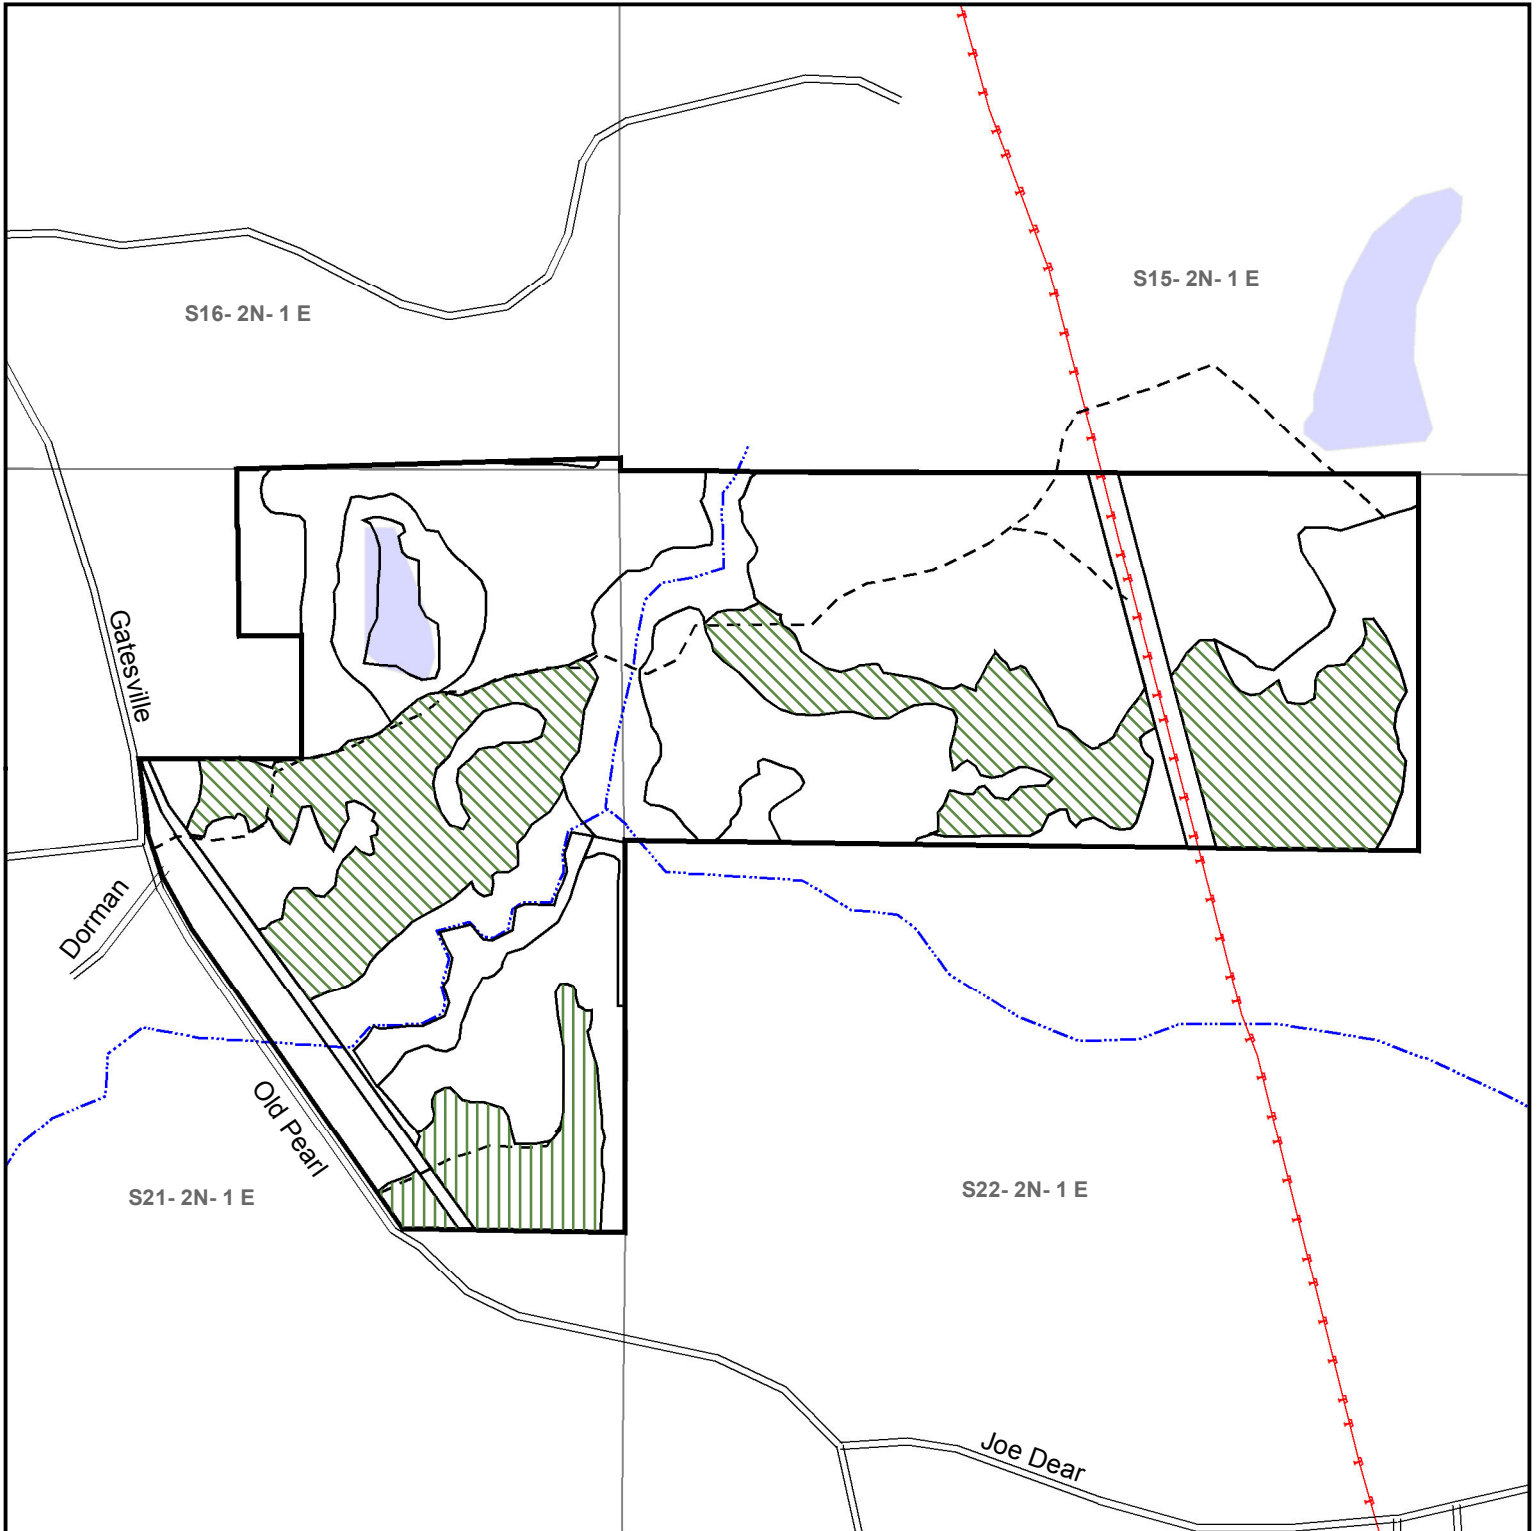

Stand Map
Wilson Family Tract
Sections 21 & 22, T2N, R1E
Simpson County, Mississippi

First Thin Area = 35 Acres

Second Thin Area = 7 Acres