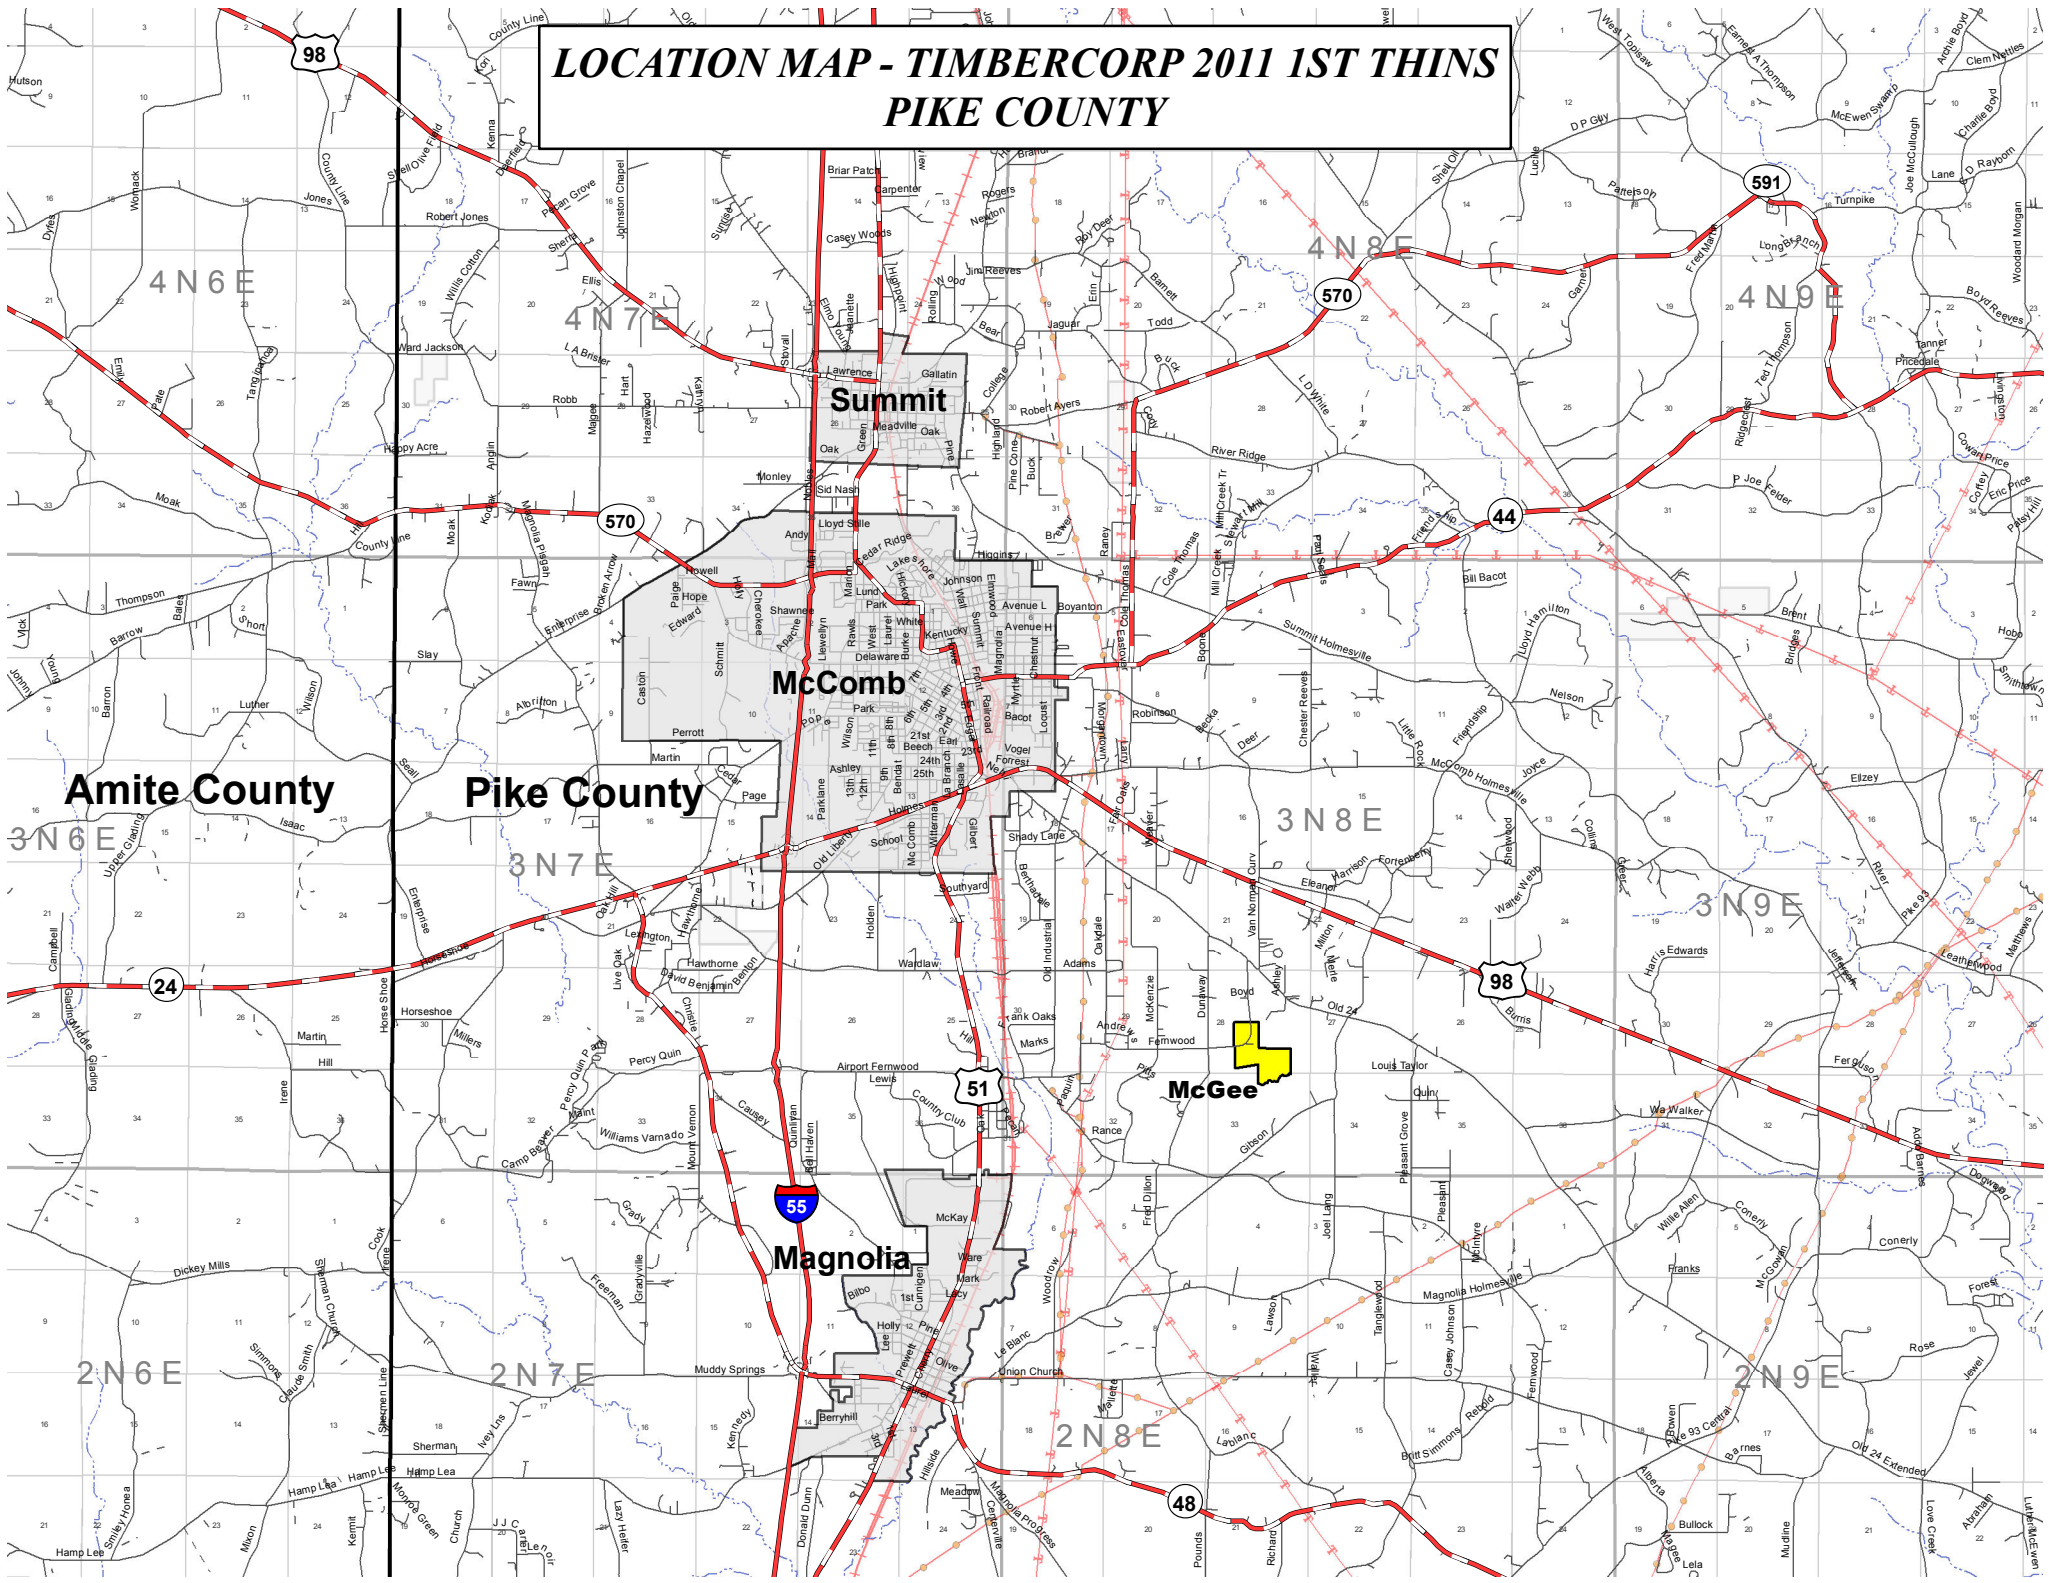

LOCATION MAP - TIMBERCORP 2011 1ST THINS PIKE COUNTY

Amite County

Pike County

McComb

McGee

Magnolia

98

591

570

44

24

98

51

55

48

4 N 6 E