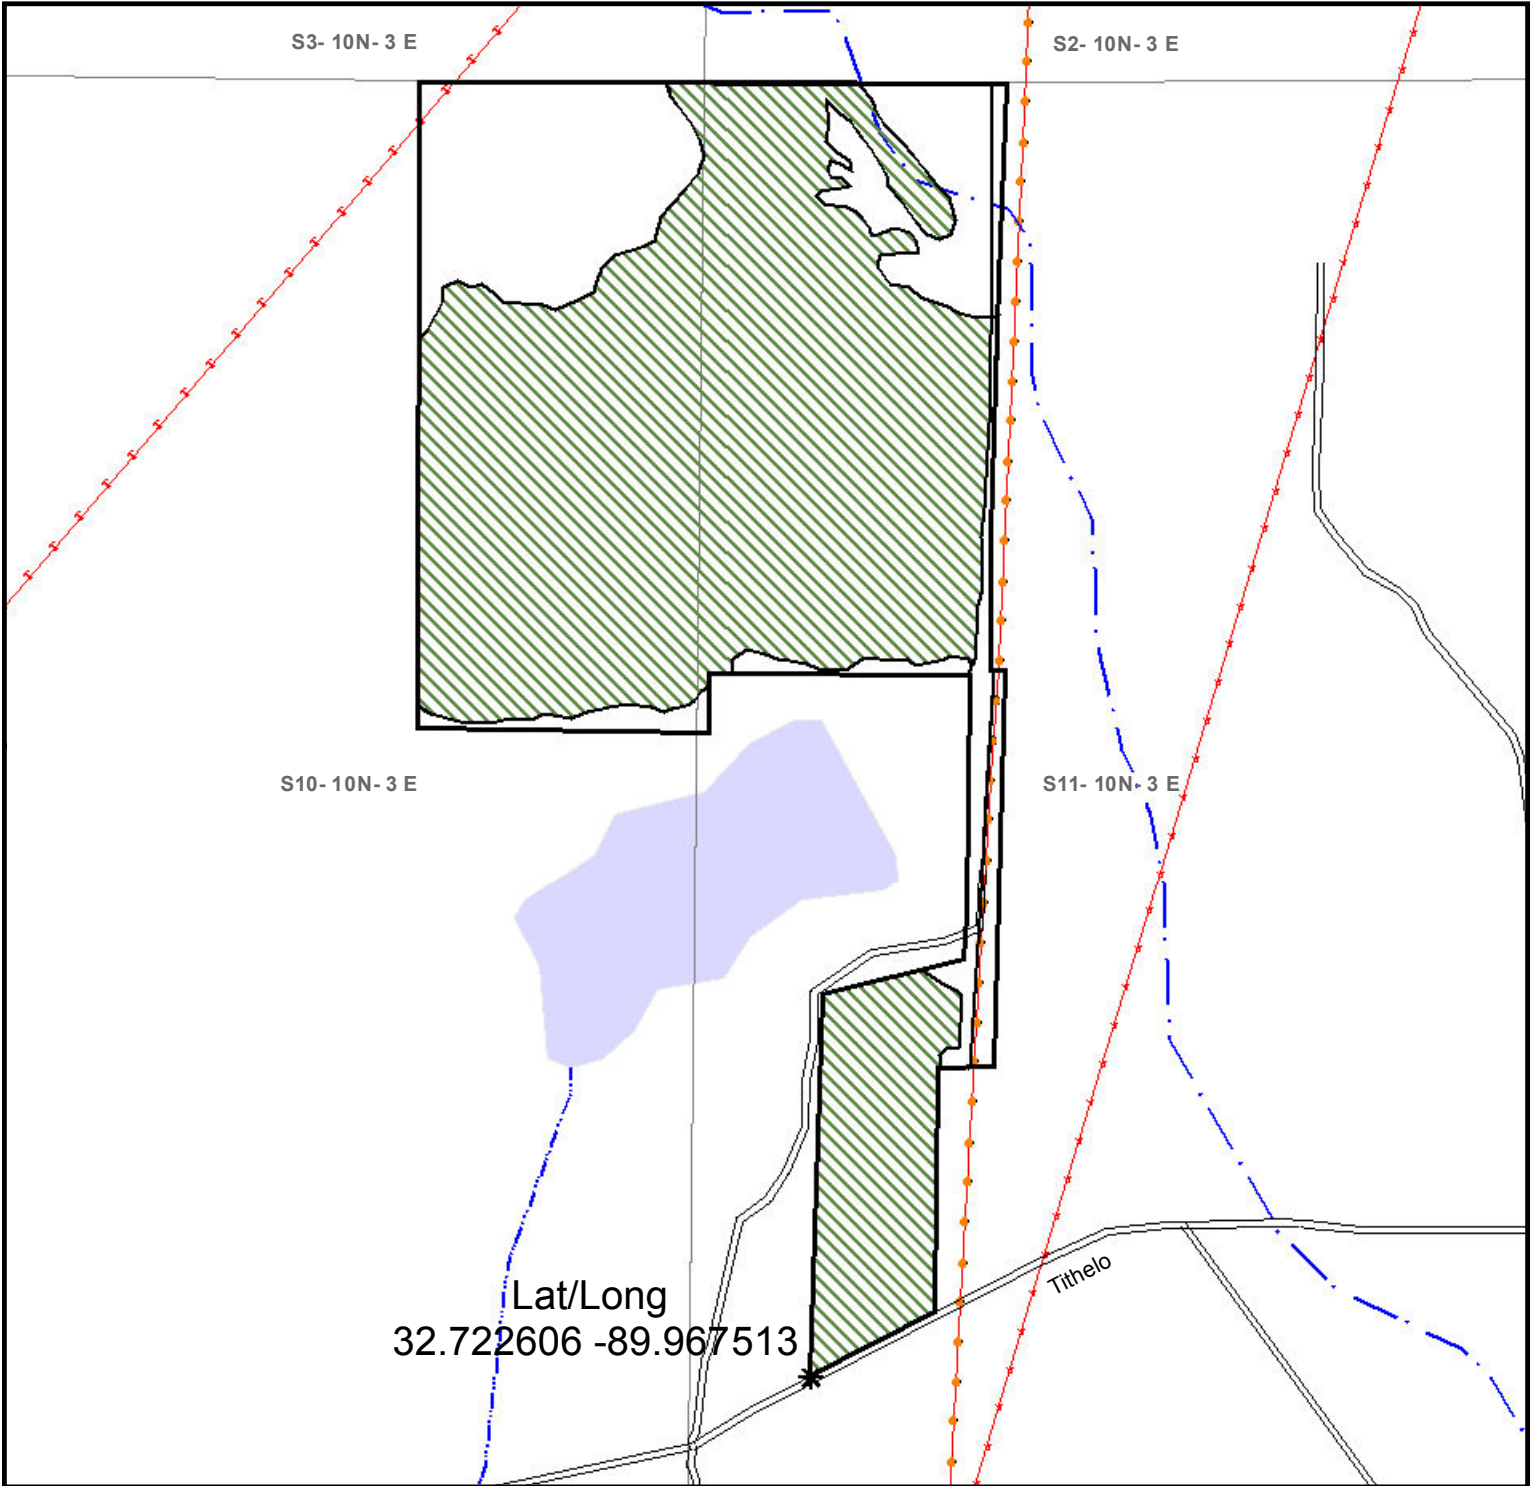

EXHIBIT B

Timber Sale Map

Herron Weir Tract

Sections 10, 11, T10N, R3E

Madison County, Mississippi

 Sale Area, 84 Acres