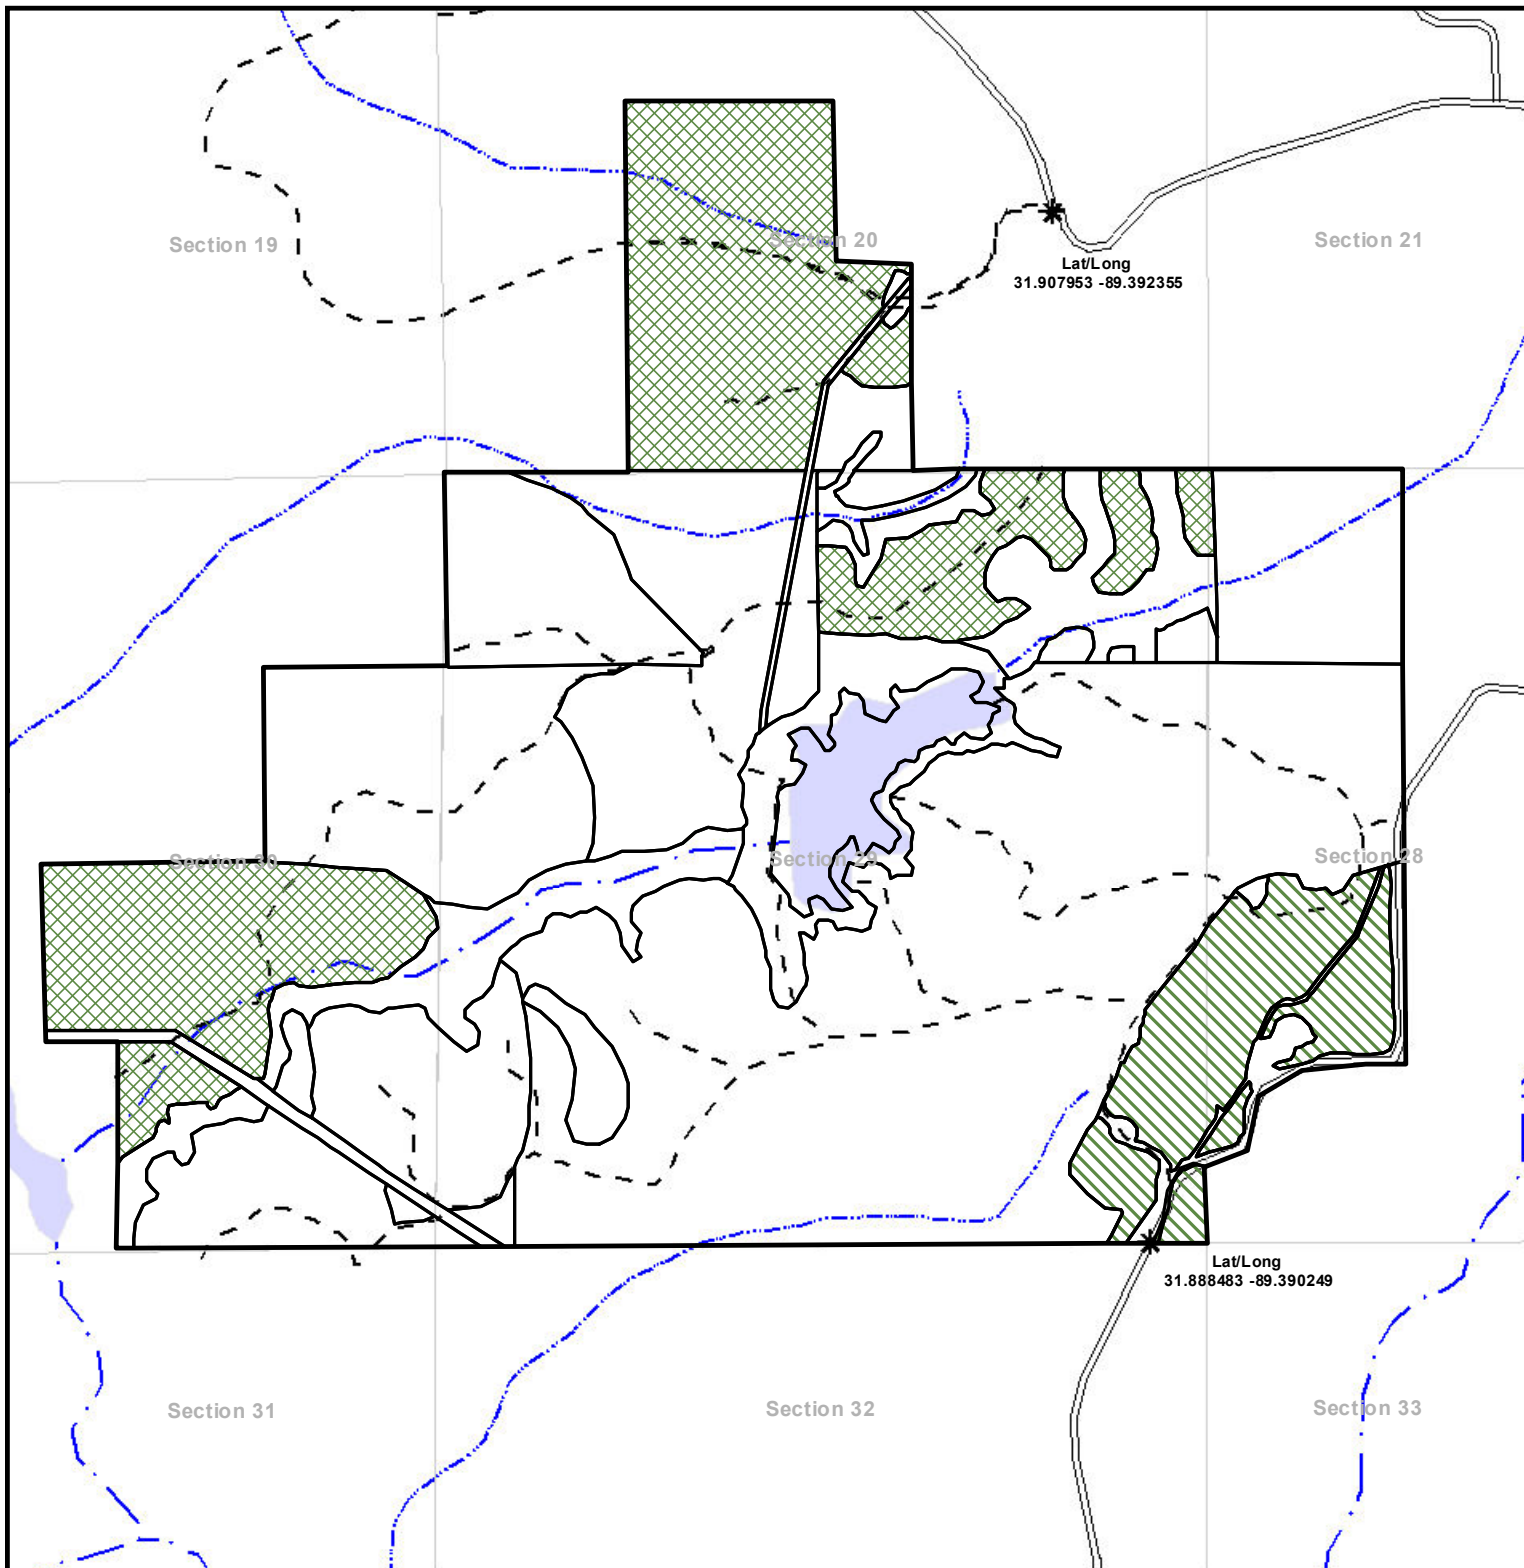

EXHIBIT B

Timber Sale Map

Clark Timber Farms, LLC

CC Farms Tract

Sections 20, 28, 29, 30, T1N, R9E

Smith County, Mississippi

Area to Second Thin, 57 acres

Area to First Thin, 197 acres